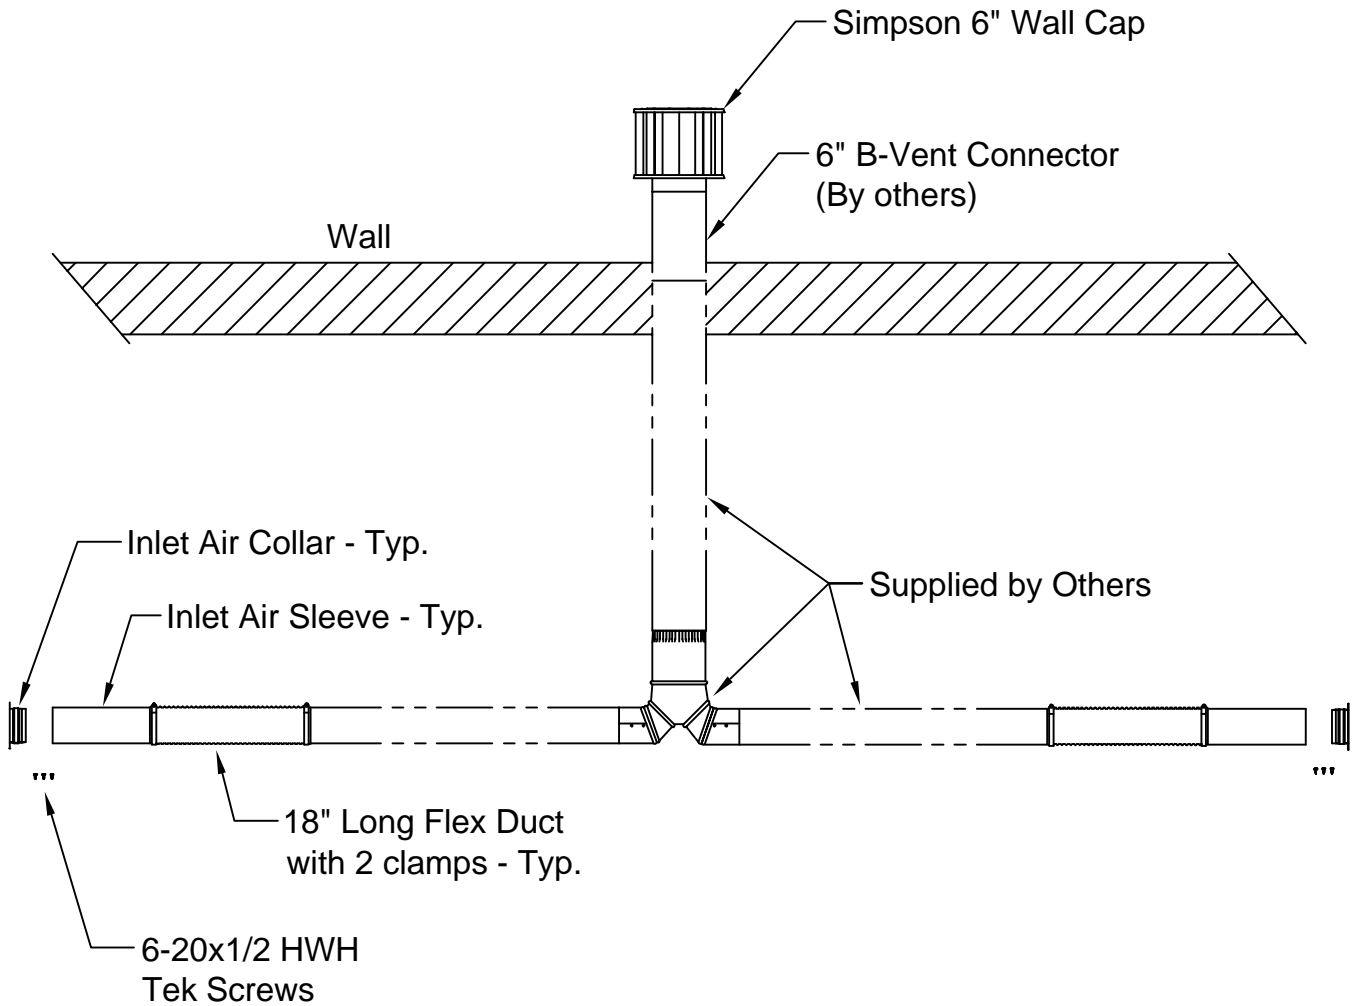

132338 6" Wall Supply Air Kit

Kit includes:

<u>Item #</u>	<u>(Quantity) & Description</u>
132306-1	(2) Inlet Air Collar
132157	(2) Inlet Air Sleeve
6002-96-500	(6) 6-20x1/2 HWH Tek Screw
132156	(2) 18" Long Flex Duct with Clamps
132865	(1) Simpson 6" Wall Cap

Top View