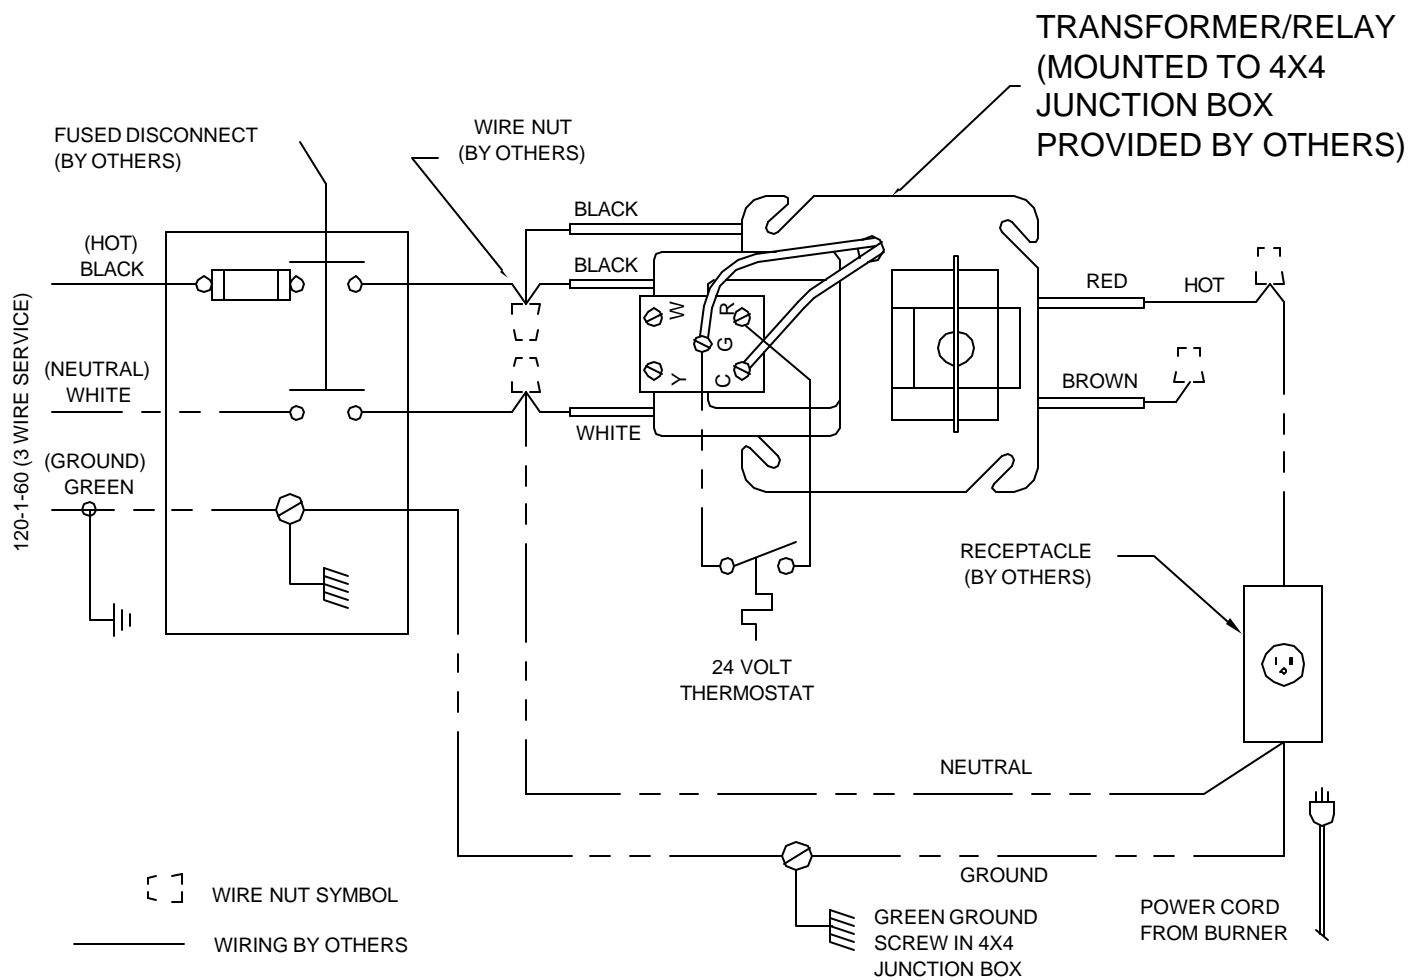

# 0002-42-119 120V Transformer / Relay

PROPER GROUNDING & POLARITY ARE ESSENTIAL  
TO THE SAFE OPERATION OF THE HEATER.

NOTE: ALL COMPONENTS SUPPLIED BY OTHERS