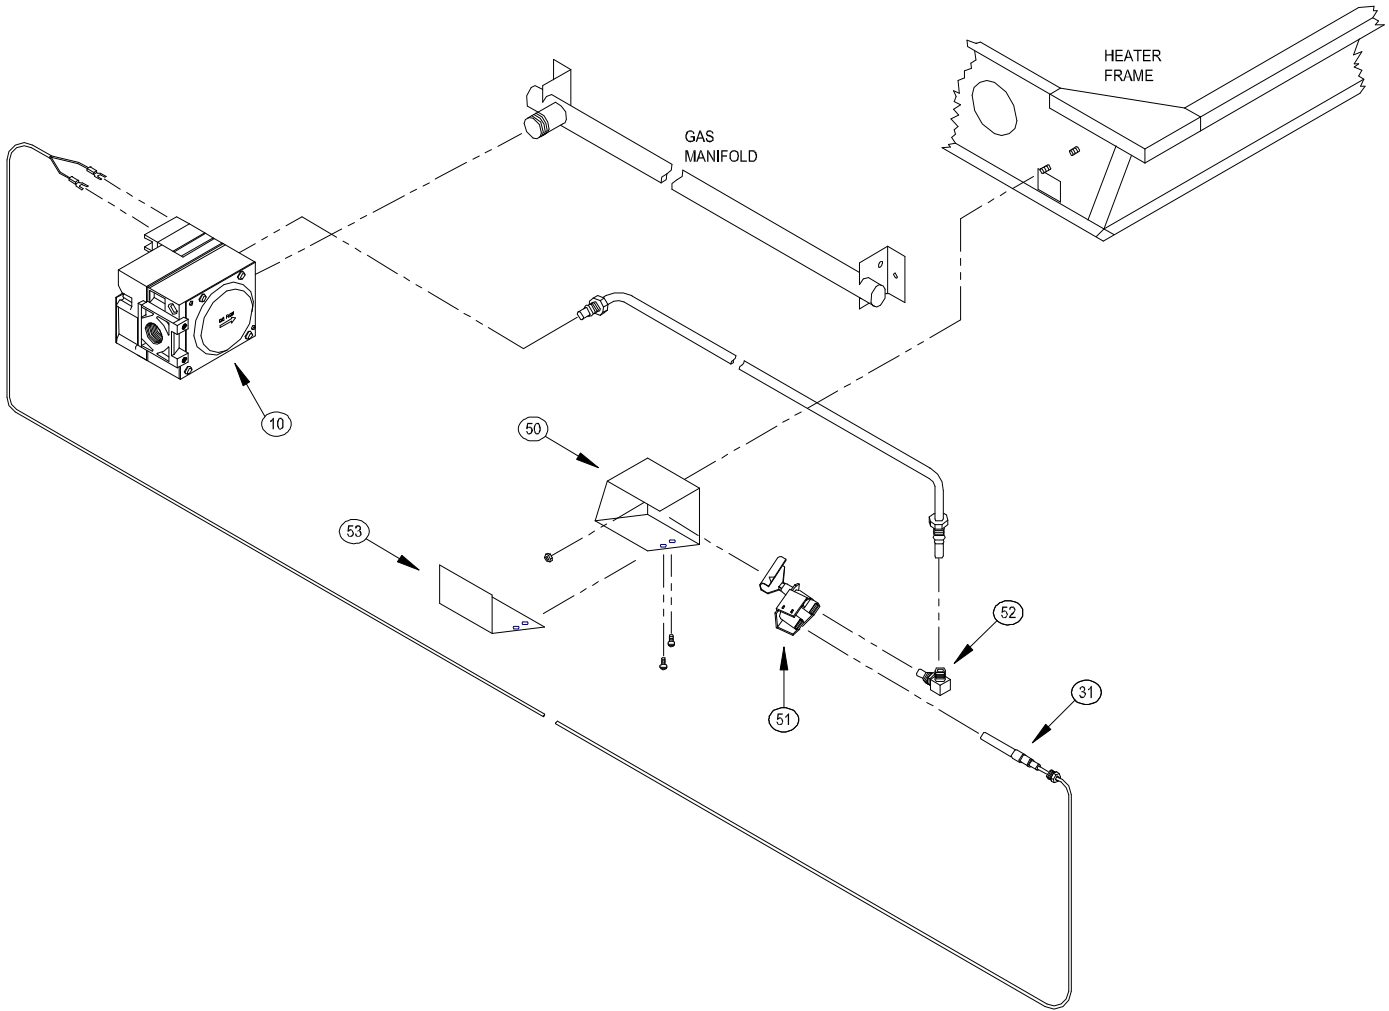

REPLACEMENT PARTS LIST

SELF GENERATING MANUAL IGNITION

**TAN-5 R1
TAL-5 R1**

FOR HEATERS WITH CONTROL SUFFIXES: TAN-5 AND TAL-5

NO #	PART #	DESCRIPTION	REPLACEMENT PART FOR:
10	0002-42-179	VS820A MAIN GAS VALVE (750 MILLIVOLT)-½" NPT	TAN-5 AND TAL-5
31	0002-42-180	Q313A (750 MILLIVOLT) THERMOPILE GENERATOR	TAN-5 AND TAL-5
50	000K-10-009	PILOT BOX	TAN-5 AND TAL-5
51	0002-42-061	F10-1 PILOT BURNER	TAN-5 AND TAL-5
52	0002-42-112	F69 PILOT ORIFICE (NAT GAS)	TAN-5
52	0002-42-035	12X PILOT ORIFICE (LP GAS)	TAL-5
53	000K-10-018	PILOT BOX COVER	TAN-5 AND TAL-5
	0002-42-178	THERMOSTAT [TS812A (NOT SHOWN)]	
	0002-42-181	391-937 LP GAS VALVE CONVERSION KIT (NOT SHOWN)	
	1802-95-100	30' OF 18-2 THERMOSTAT WIRE (NOT SHOWN)	

Please indicate model number, control suffix letters, and serial number when requesting replacement part information or ordering parts.