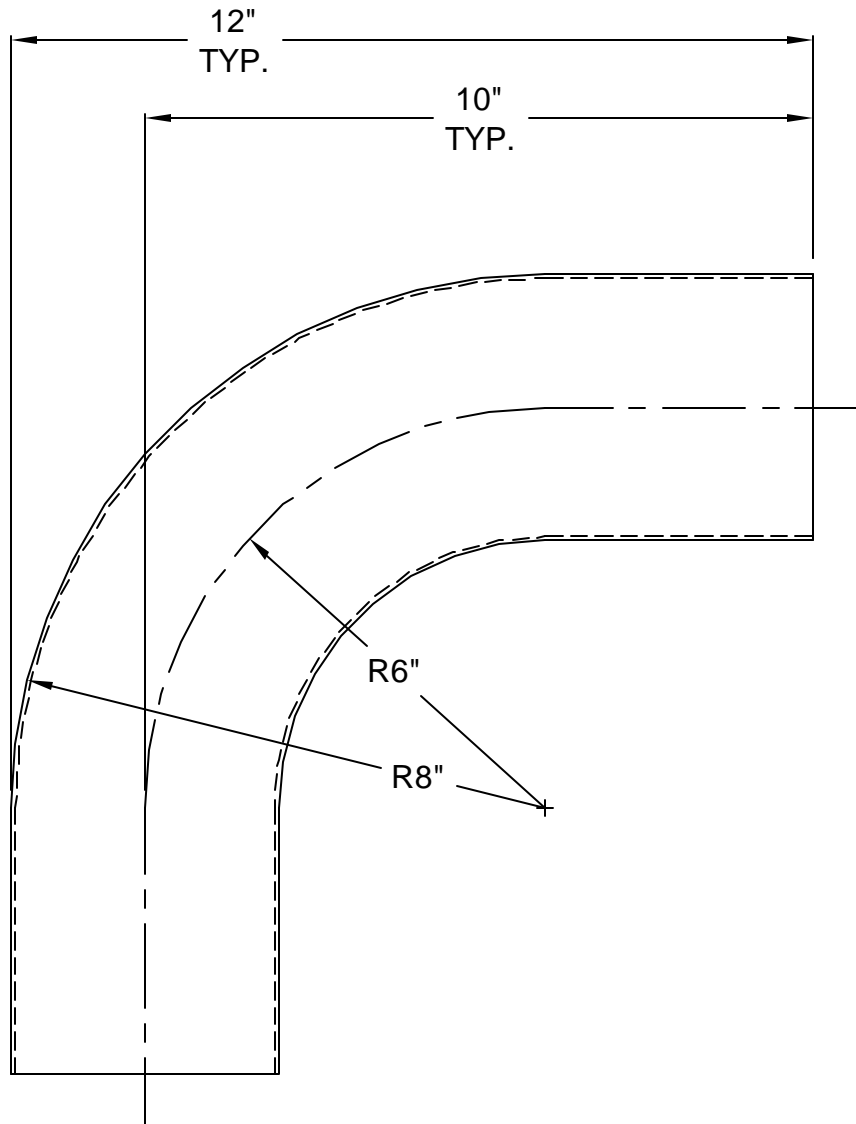

132619 SS 90-Elbow

MATERIAL: 4" O.D., 16 GA., 304L Stainless Steel

TOP VIEW

SIDE VIEW