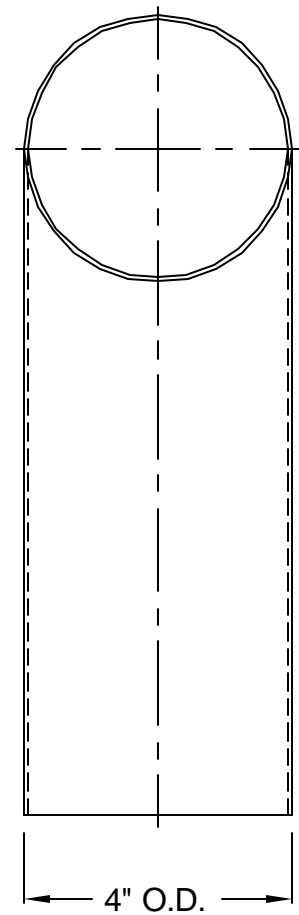

132619 SS 90-Elbow

MATERIAL: 4" O.D., 16 GA., 304L Stainless Steel

TOP VIEW

SIDE VIEW