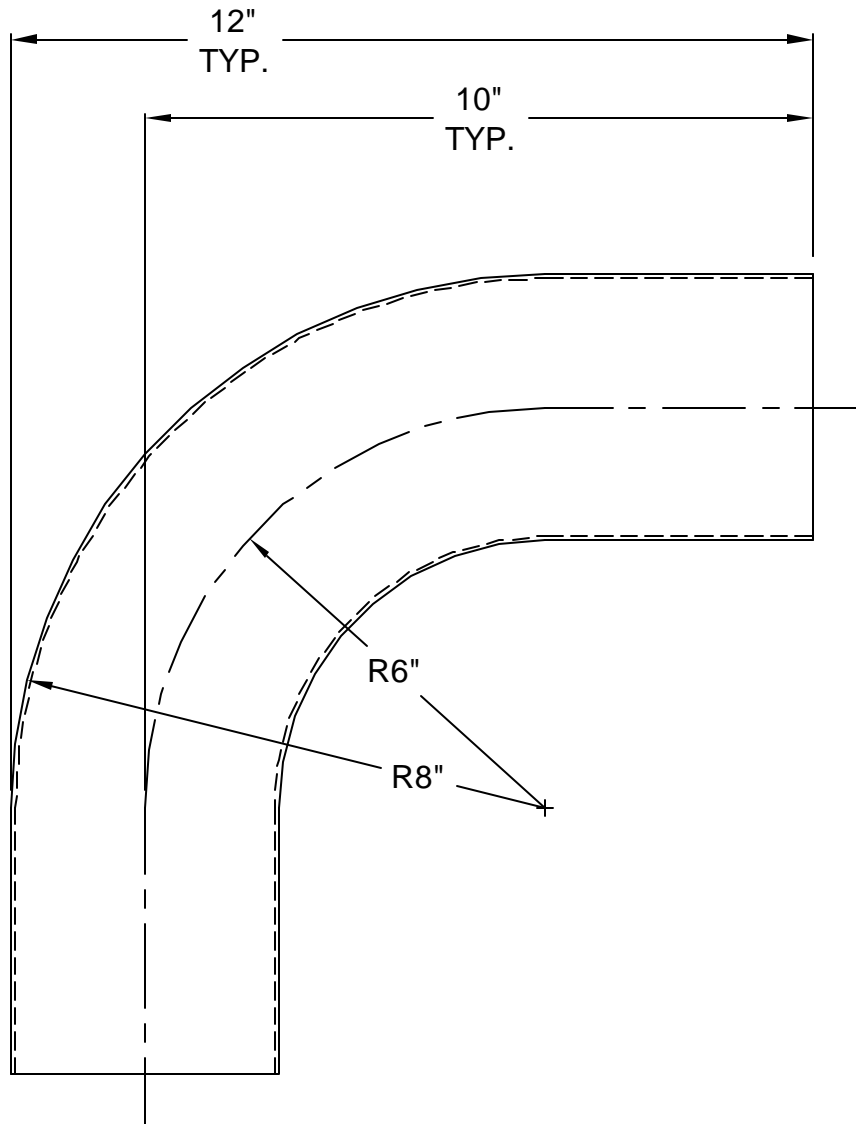

132446 ST / MT 90-Elbow

MATERIAL: 4" O.D., 16 GA., Aluminized Steel Elbow (132021)
With Tube Clamp (132571)

TOP VIEW

SIDE VIEW