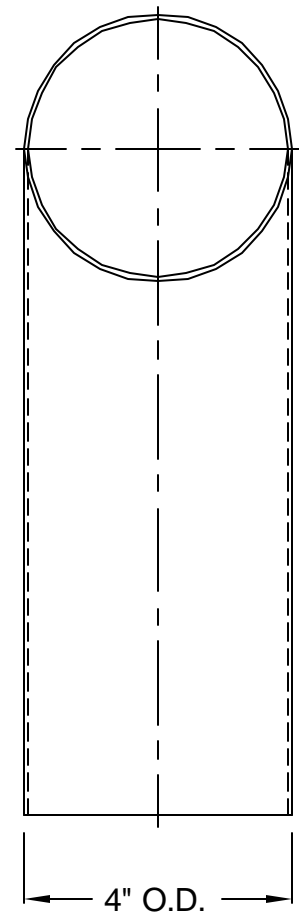

132446 ST / MT 90-Elbow

MATERIAL: 4" O.D., 16 GA., Aluminized Steel Elbow (132021)
With Tube Clamp (132571)

TOP VIEW

SIDE VIEW