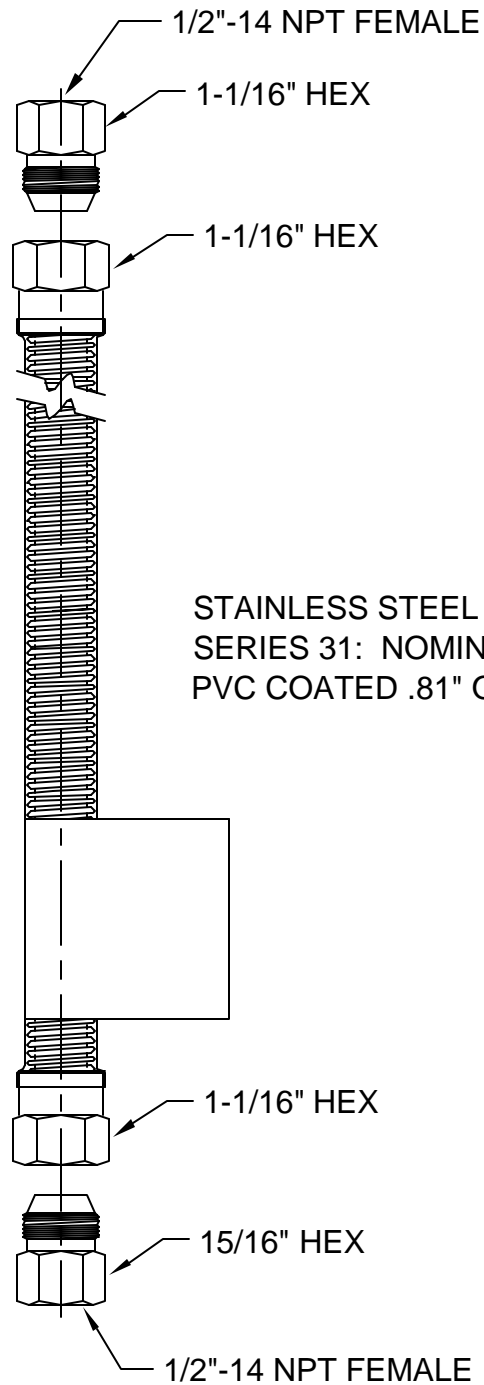

# 0002-10-135 36" PVC Coated Gas Flex Connector

STAINLESS STEEL TUBING COATED WITH PVC  
SERIES 31: NOMINAL .50" ID / .75" OD  
PVC COATED .81" OD REF.