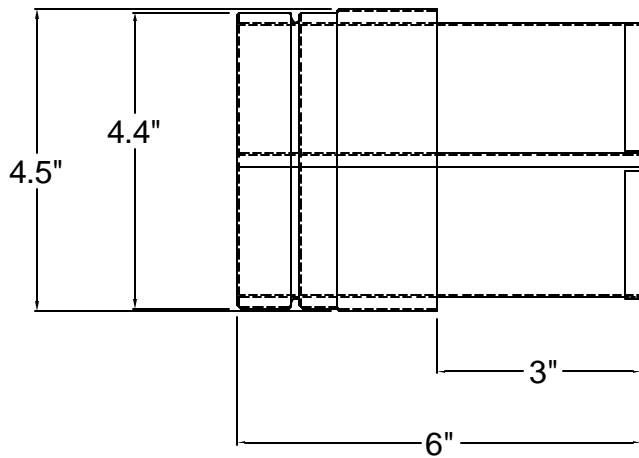

132321 4" B-Vent Connector

TOP VIEW

SIDE VIEW