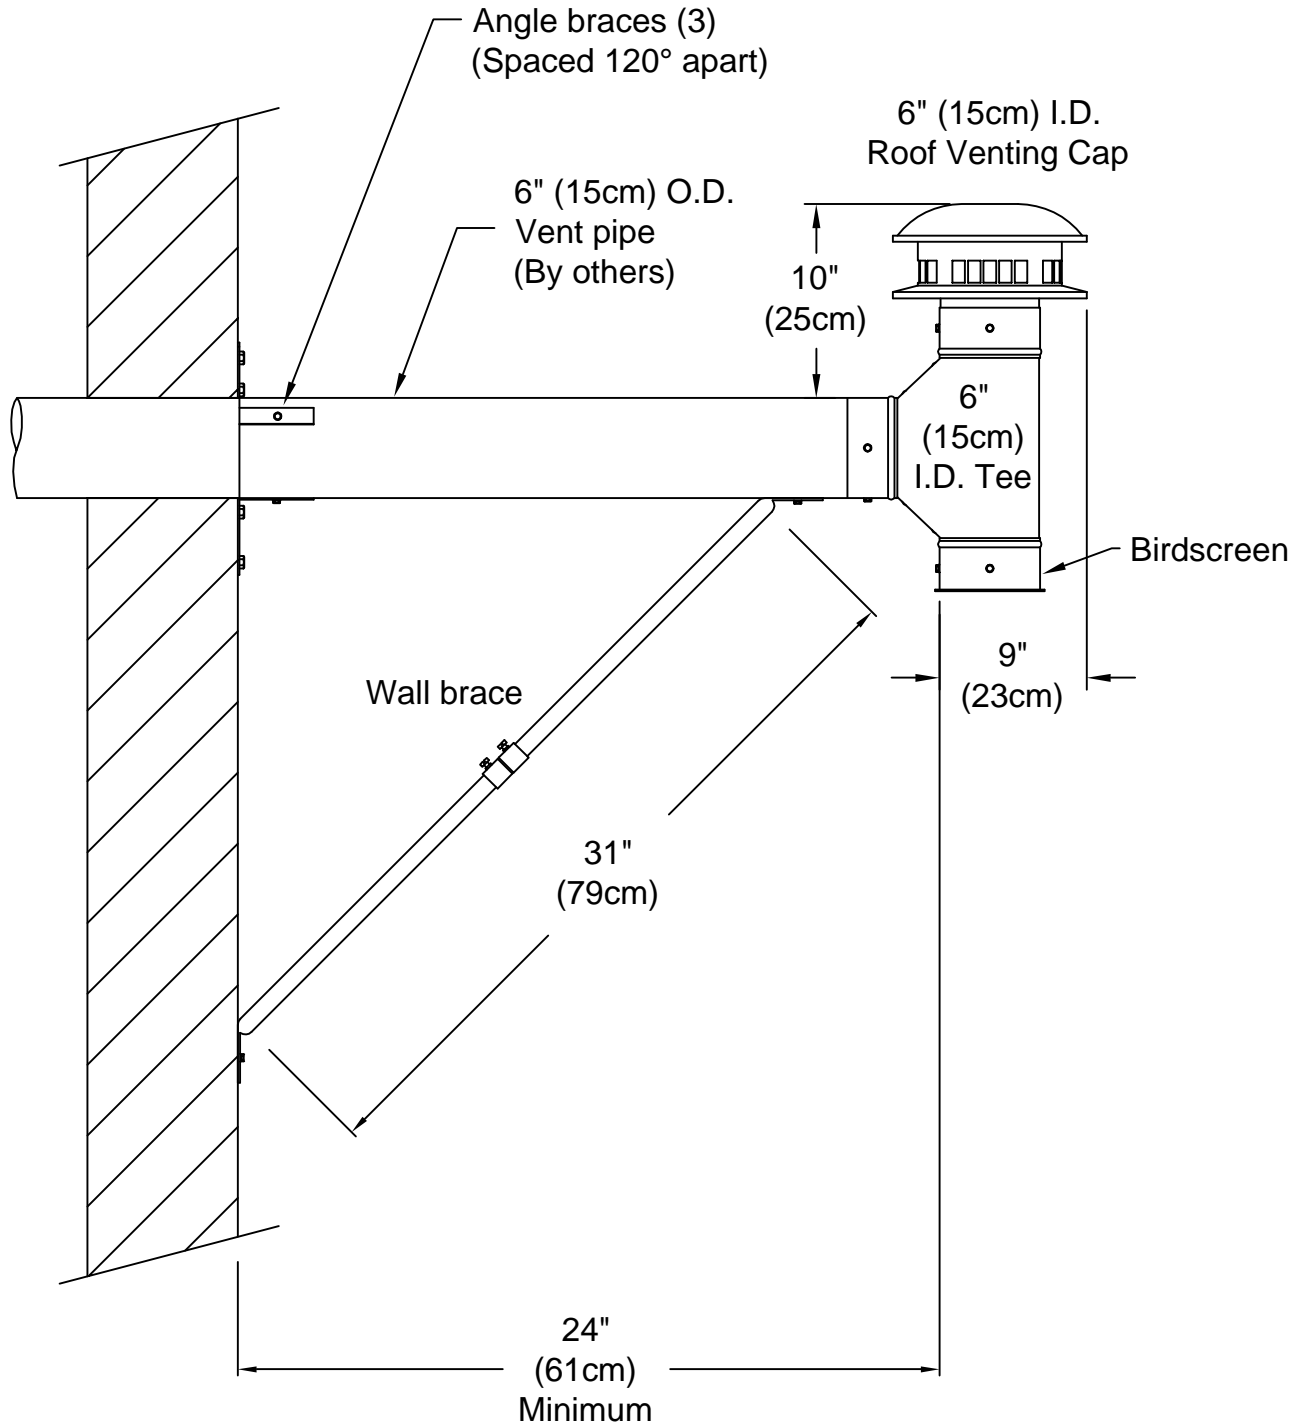

6" WALL VENTING KIT INSTALLATION DIAGRAM KIT ITEM # 132239

Kit includes:

<u>Item #</u>	<u>(Quantity) & Description</u>
132106	(1) 6" (15cm) I.D. tee with vent cap and birdscreen
132097	(1) Wall brace
0002-01-013	(3) Angle brace