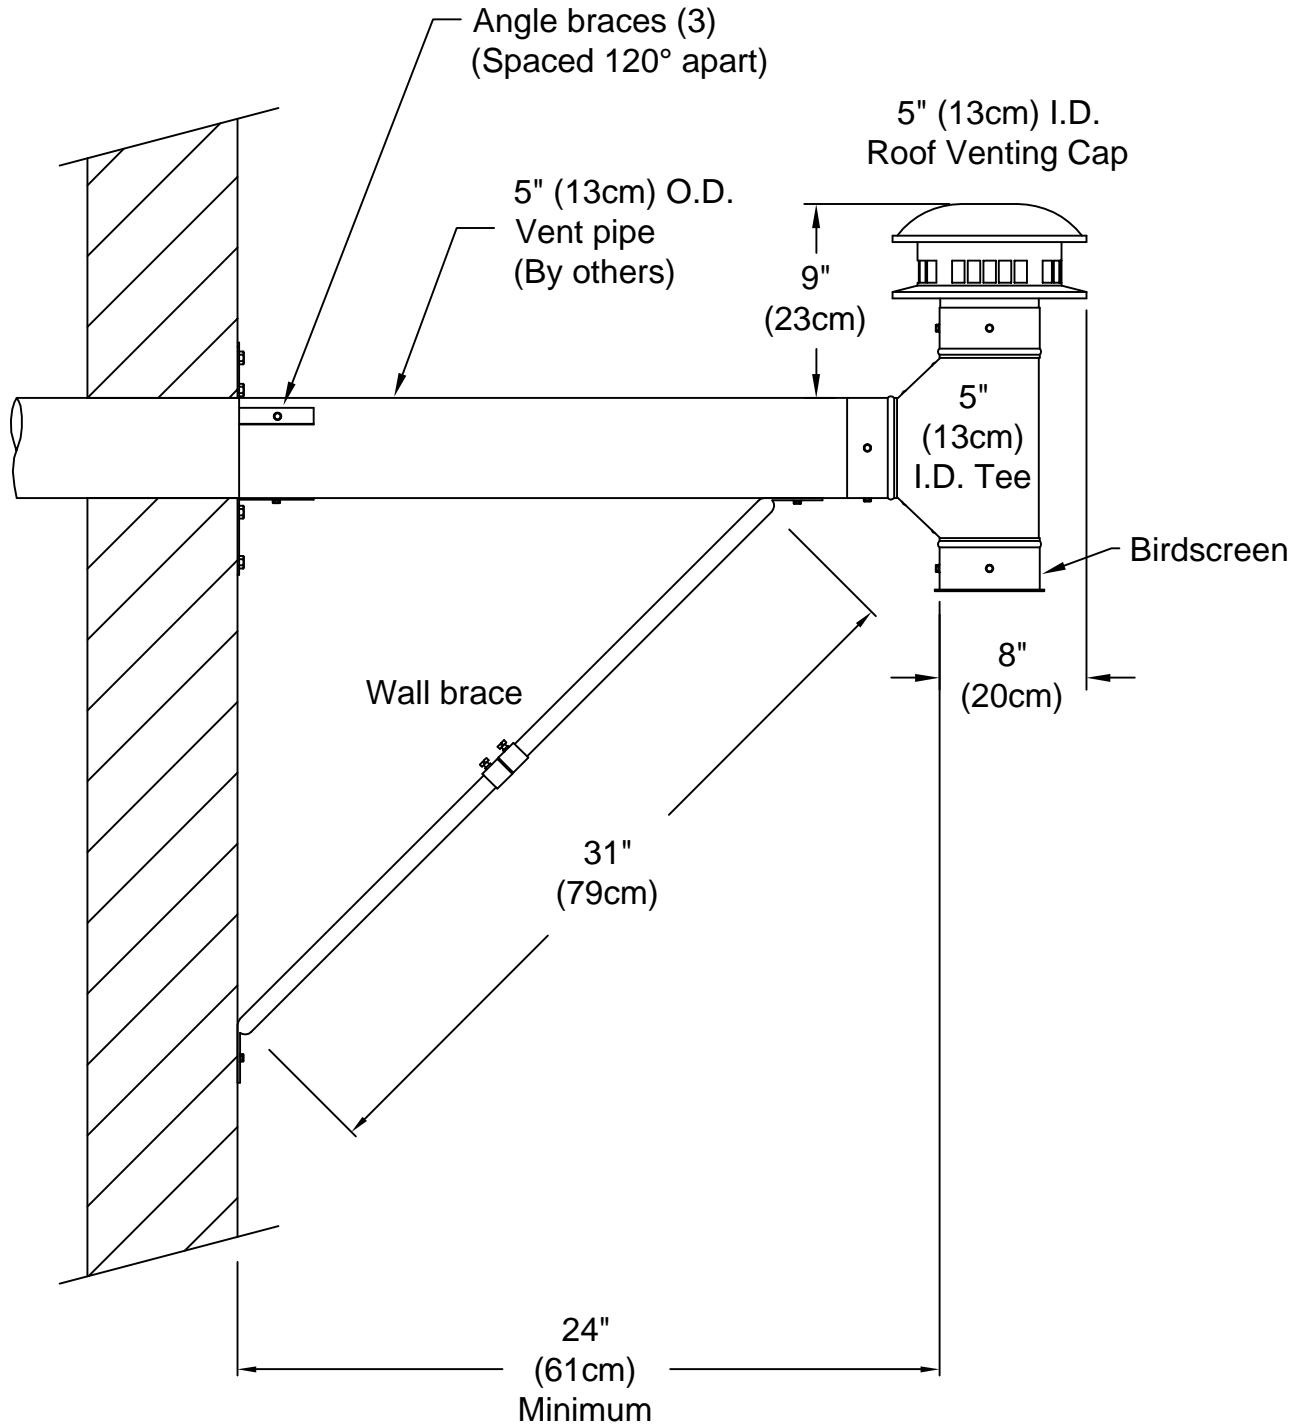

5" WALL VENTING KIT INSTALLATION DIAGRAM KIT ITEM # 132238

Kit includes:

<u>Item #</u>	<u>(Quantity) & Description</u>
132105	(1) 5" (13cm) I.D. tee with vent cap and birdscreen
132097	(1) Wall brace
0002-01-013	(3) Angle brace